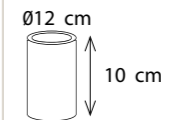

- 1x Disc LED
  2 x 1,2 Watt
  (INCLUDED)
  AMB 9/10
  Fct 4
  A+
- 1x Subtile +
  Kelvin Killer
  (INCLUDED)
- 1x Real wax
  (INCLUDED)