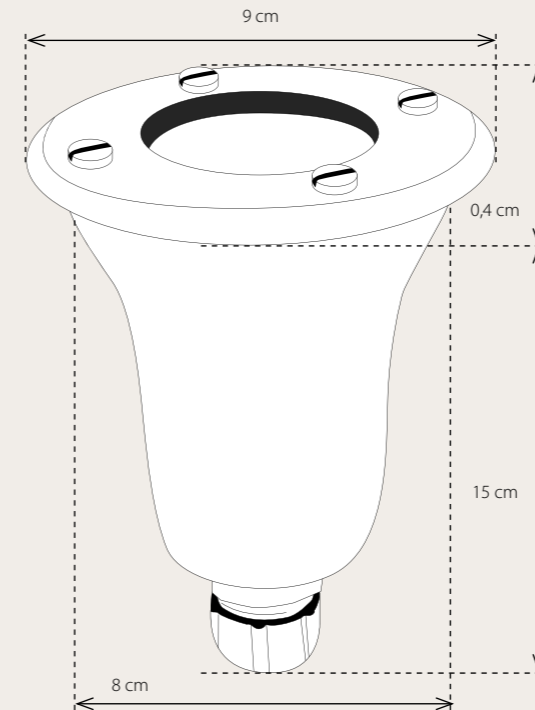

Subtile

12V Halogen MR16 / GU5,3
1x Lamp 51 mm
20W or 35W max
(NOT INCLUDED)

AMB
7/10
Fct
7

12V LED MR16 / GU5,3
1x Lamp
(NOT INCLUDED)

AMB
3/10
Fct
6

Subtile Clear Glass

- SUB001C15 Bronze 12V
- SUB101C15 Brushed Nickel 12V
- SUB201C15 Chrome 12V

Subtile Kelvin Killer Glass

Amb +2

- SUB001K15 Bronze 12V
- SUB101K15 Brushed Nickel 12V
- SUB201K15 Chrome 12V

LED driver / Transformator

- PRODRIW50 Waterproof LED driver 12V 0-50W IP68
- PROTRAW60 Transformator 60W + resin