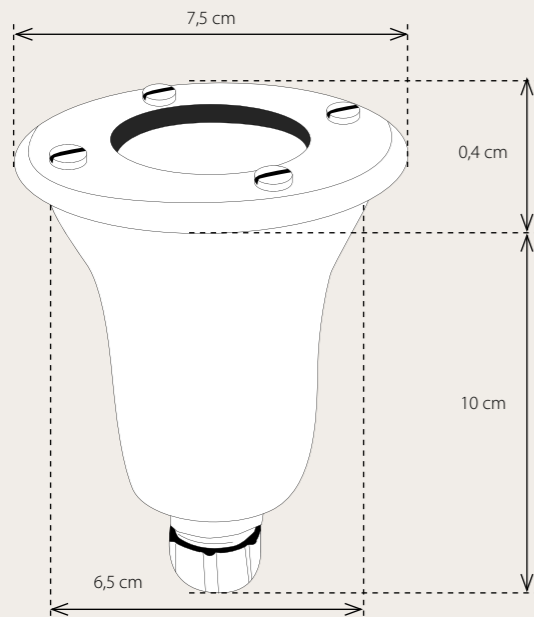

Subtile Petite

12V Halogen MR11 / G4
1x Lamp 35 mm
20W or 35W max
(NOT INCLUDED)

AMB
7/10
Fct
7

12V LED MR11 / G4
1x Lamp 35mm 3W 186lm
303cd 3000Kelvin
(NOT INCLUDED)

AMB
3/10
Fct
6

Subtile Petite Clear Glass

- SUB001C10 Bronze Clear Glass 12V
- SUB101C10 Brushed Nickel Clear Glass 12V
- SUB201C10 Chrome Clear Glass 12V

Subtile Petite Kelvin Killer Glass

Amb +2

- SUB001K10 Bronze 12V
- SUB101K10 Brushed Nickel 12V
- SUB201K10 Chrome 12V

LED driver / Transformator

- PRODRIW50 Waterproof LED driver 12V 0-50W IP68
- PROTRAW60 Transformator 60W + resin