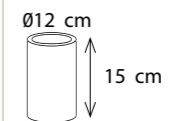

- SUB501B10 Candle White
- SUB601B10 Candle Linnen
- SUB701B10 Candle Taupe