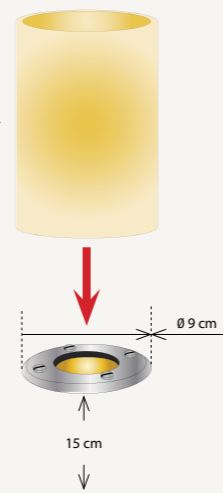

LED driver / Transformator

- PRODRIW50 Waterproof LED driver 12V 0-50W IP68
- PROTRAW60 Transformator 60W + resin

Phantôme Centonze Chrome

2 x Bellefeu Subtile

Grille Chrome (douche)

Bellefeu Subtile

NEW

! Attention
Don't use wax
candles in
sunlight, use
glass candles