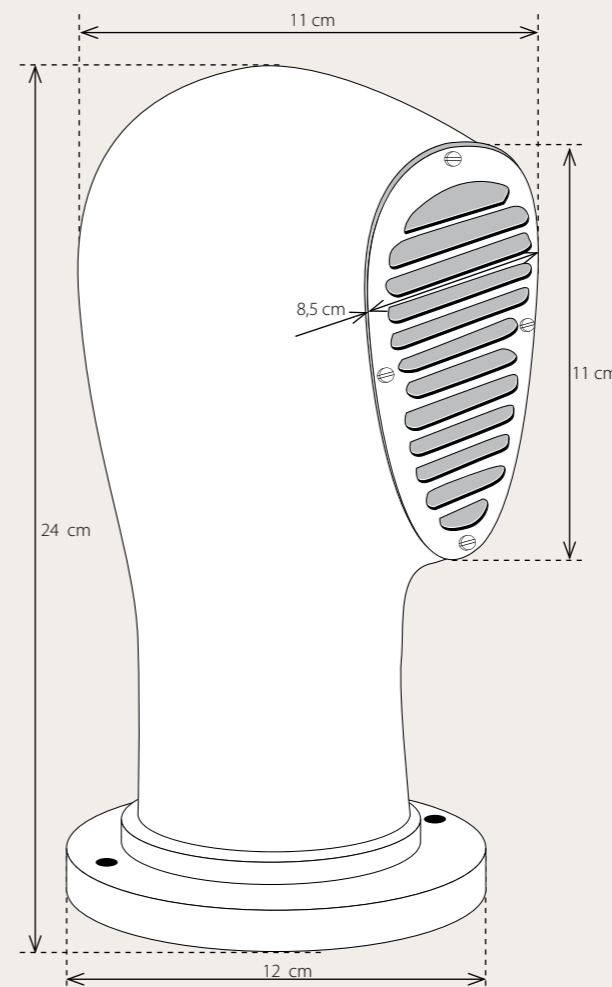

Beautique Deck

IP65 IP20 CE

Beautique Deck IP20 24V

1 X Disc LED (INCLUDED)
1,2W 2200K + 1,2W 2700K= 2,4W 2500K LED
A+ AMB 9/10 Fct 4
DRIVER NOT INCLUDED

- BED0L1V24 Bronze 24V
- BED1L1V24 Brushed Nickel 24V
- BED2L1V24 Chrome 24V
- BED3L1V24 Brass Polished 24V

Beautique Deck IP65 230V

1 X Disc LED (INCLUDED)
1,2W 2200K + 1,2W 2700K= 2,4W 2500K LED
A+ AMB 9/10 Fct 4
DRIVER INCLUDED

- BED0L11DR Bronze 230V
- BED1L11DR Brushed Nickel 230V
- BED2L11DR Chrome 230V
- BED3L11DR Brass Polished 230V

Driver 230V -----> 24V

- BEPDRI005 LED Driver 5W 24V IP65 (2 X Beautique MAX)
- BEPDRW05 LED Driver 5W 24V IP68 (2 X Beautique MAX)
- BEPDRI030 LED Driver 30W 24V IP65 (12 X Beautique MAX)

Entrance fade DIM or Dynamic DIM (flame effect) on demand