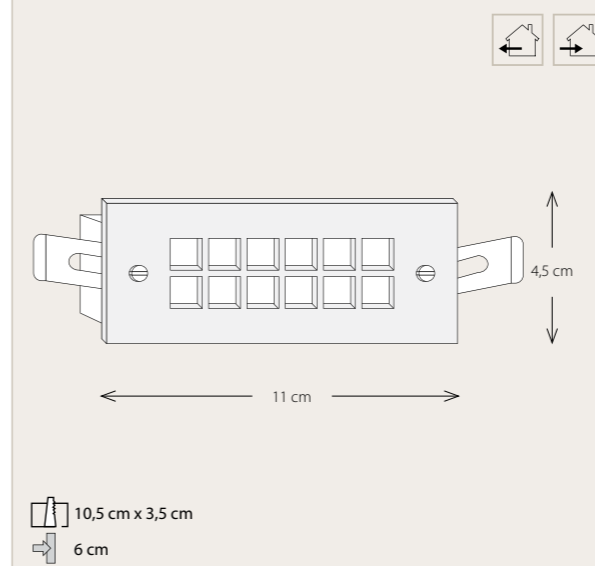

Grille Lounge wall light

12V
1 x G4 Halostar (NOT INCLUDED)
5 Watt / 10 Watt Max
C B

12V
1 x G4 LED Star (NOT INCLUDED)
85 Lumen / 2600 Kelvin 1,5 Watt
A+

- GRI001002 Bronze
- GRI101002 Brushed Nickel
- GRI201002 Chrome
- GRI301002 Brass polished (golden)