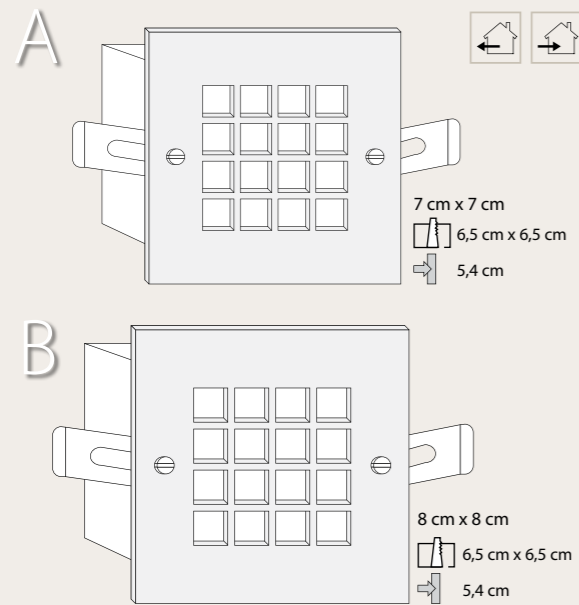

Grille wall light

12V
1 x G4 Halostar (NOT INCLUDED)
5 Watt / 10 Watt Max
C B

12V
1 x G4 LED Star (NOT INCLUDED)
85 Lumen / 2600 Kelvin 1,5 Watt
A+

12V
1 x G4 Halostar (NOT INCLUDED)
5 Watt / 10 Watt Max
C B

12V
1 x G4 LED Star (NOT INCLUDED)
85 Lumen / 2600 Kelvin 1,5 Watt
A+

A Carré wall light 7 cm x 7 cm

- GRI001001 Bronze
- GRI101001 Brushed Nickel
- GRI201001 Chrome
- GRI301001 Brass Polished (golden)

B Carré wall light 8 cm x 8 cm

- GRI001081 Bronze
- GRI101081 Brushed Nickel
- GRI201081 Chrome
- GRI301081 Brass Polished (golden)

Carré déco 7 cm x 7 cm

- GRI001003 Bronze
- GRI101003 Brushed Nickel
- GRI201003 Chrome
- GRI301003 Brass Polished (golden)