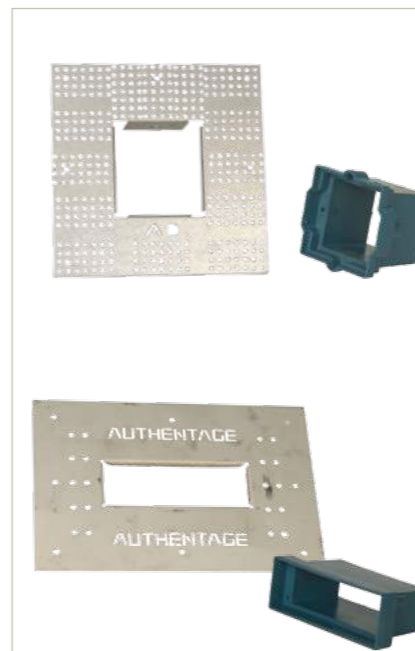

Grille Accessoires

Plaster kit needs to be ordered when the Grille will be installed in a concrete wall which will be plastered. The boxes are used in brick walls without plastering.

- GRIPLA001 Plaster kit for Carré / Déco (for brick plastered walls)
- GRIPLA002 Plaster kit for Grille Lounge (for brick plastered walls)
- GRIBOX001 Box kit for Carré / Déco (for brick not plastered walls)
- GRIBOX002 Box kit for Grille Lounge (for brick not plastered walls)

- LSTARLED3 G4 LED 1,5 Watt 12V 2600 Kelvin 85 Lumen
- LSTAR1205 G4 Halogen 12V 5 Watt Halostar
- LSTAR1210 G4 Halogen 12V 10 Watt Halostar

- GRITRA050 Halogen transformer 12V 50 Watt IP 20
- GRITRA060 Halogen transformer 12V 60 Watt IP68
- GRIDRIL50 LED driver 12V 0 - 50 Watt IP 20
- GRIDRIW50 LED driver 12V 0 - 50 Watt IP 68