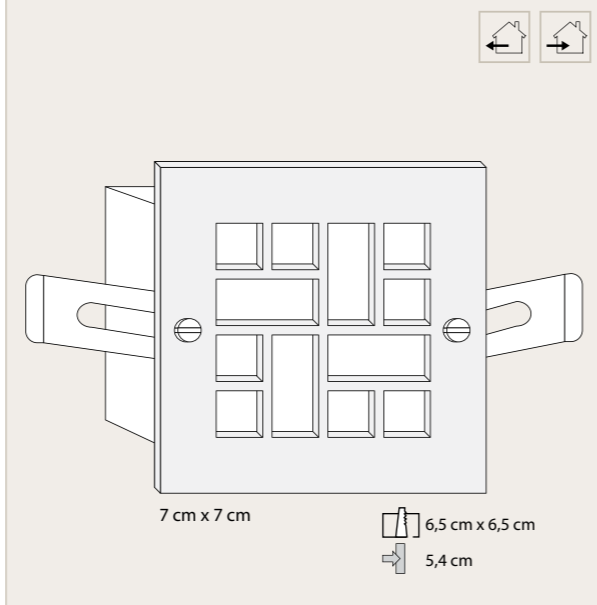

Grille wall light

12V
1 x G4 Halostar (NOT INCLUDED)
5 Watt / 10 Watt Max
C B

12V
1 x G4 LED Star (NOT INCLUDED)
85 Lumen / 2600 Kelvin 1,5 Watt
A+

12V
1 x G4 Halostar (NOT INCLUDED)
5 Watt / 10 Watt Max
C B

12V
1 x G4 LED Star (NOT INCLUDED)
85 Lumen / 2600 Kelvin 1,5 Watt
A+

A Carré wall light 7 cm x 7 cm

- GRI001001 Bronze
- GRI101001 Brushed Nickel
- GRI201001 Chrome
- GRI301001 Brass Polished (golden)

B Carré wall light 8 cm x 8 cm

- GRI001081 Bronze
- GRI101081 Brushed Nickel
- GRI201081 Chrome
- GRI301081 Brass Polished (golden)

Carré déco 7 cm x 7 cm

- GRI001003 Bronze
- GRI101003 Brushed Nickel
- GRI201003 Chrome
- GRI301003 Brass Polished (golden)