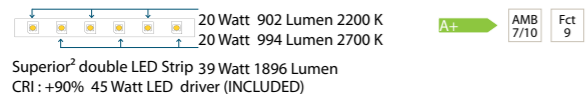

Eligne Profile 150 cm

ELP002150 Bronze

ELP102150 Brushed Nickel

ELP202150 Chrome

ELPDIM001 Special dim option