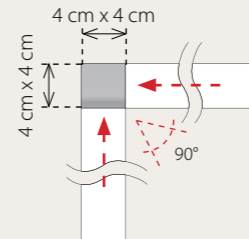

Eligne L Connection

ELP00LCON Bronze

ELP10LCON Brushed Nickel

ELP20LCON Chrome