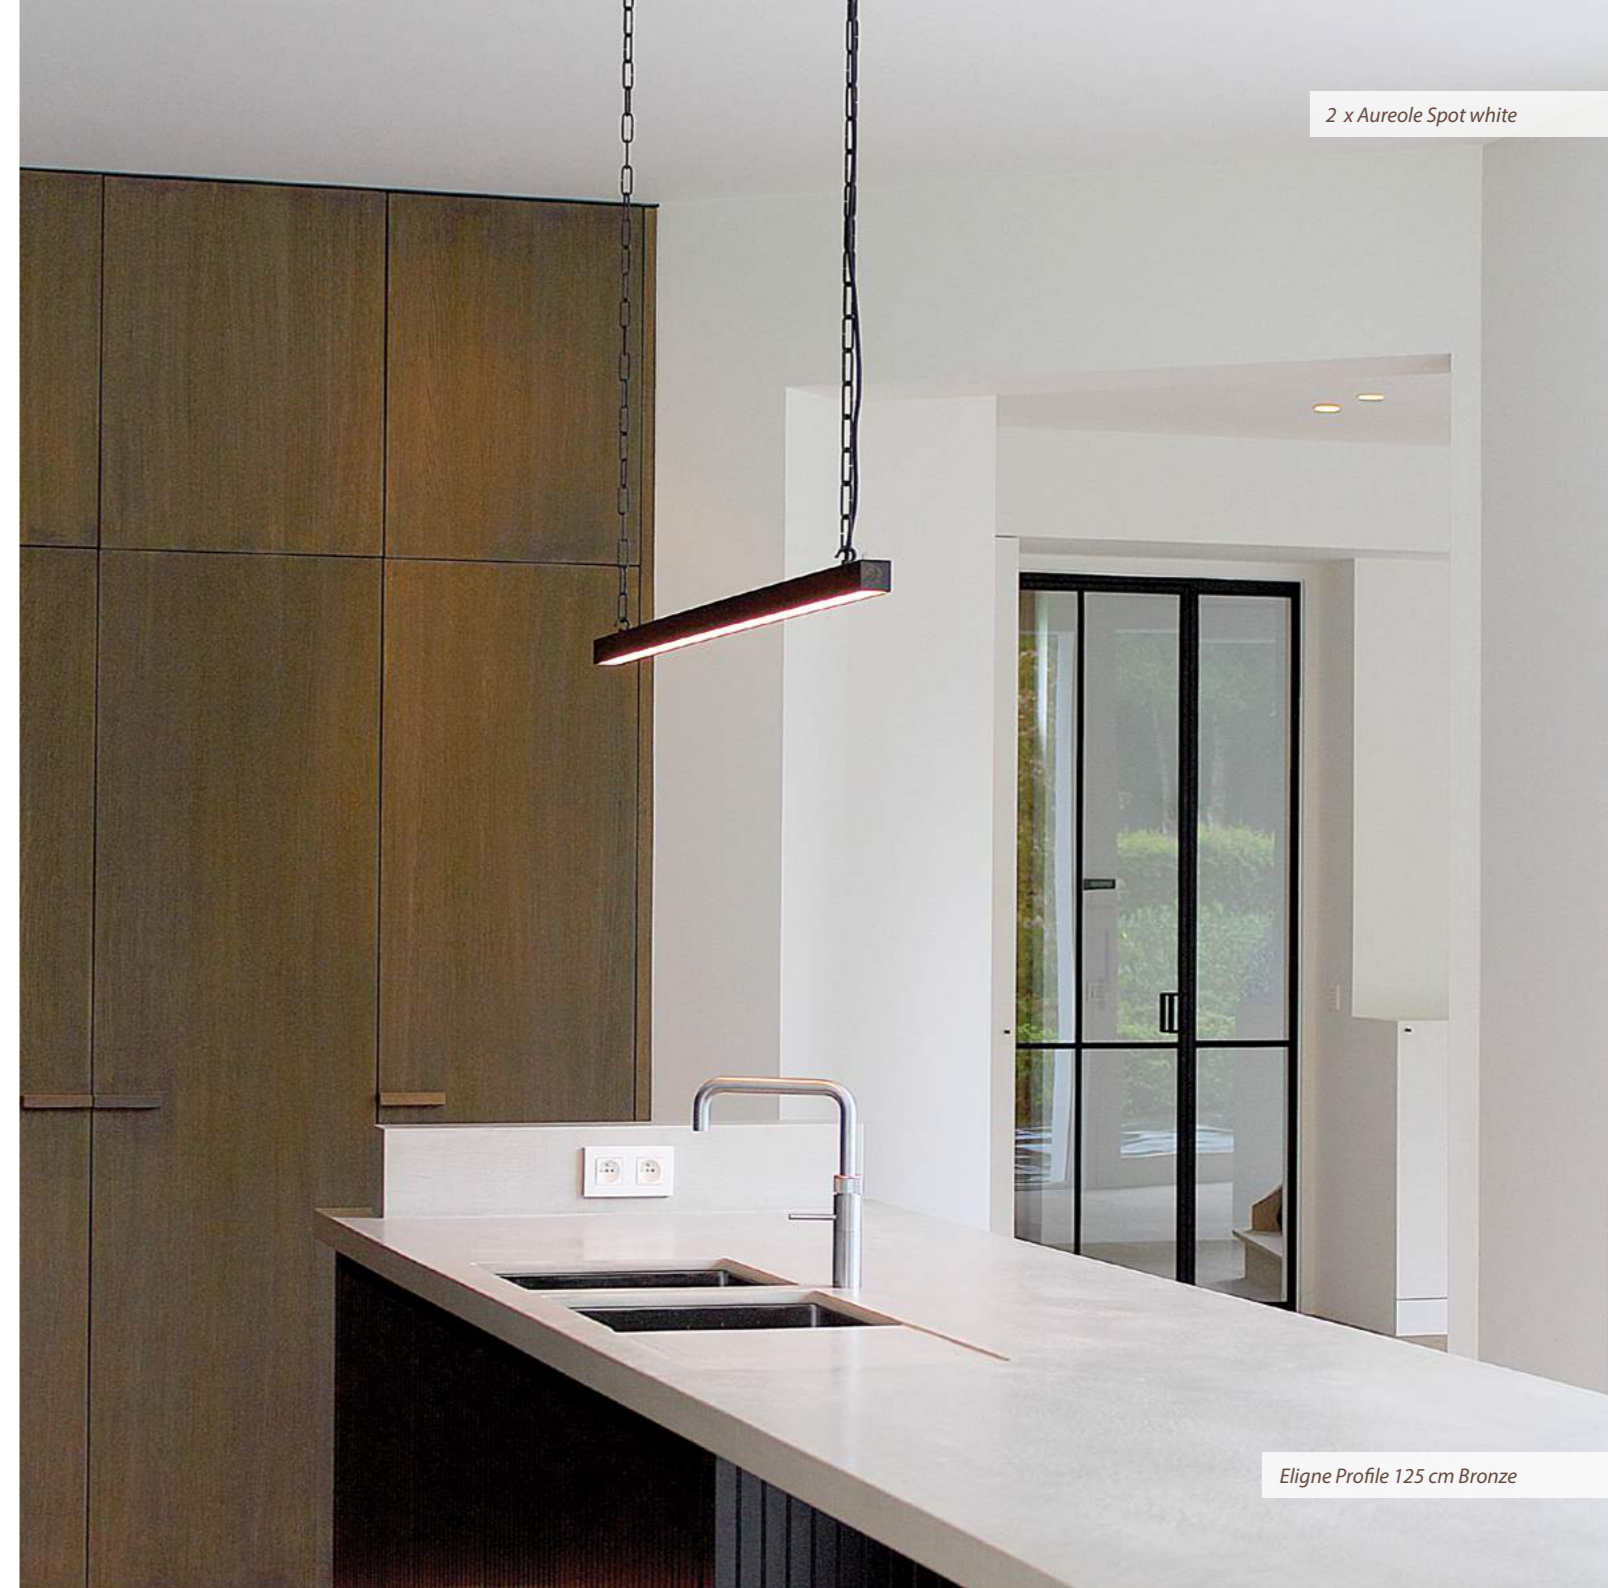

Eligne Profile 200 cm

ELP002200 Bronze

ELP102200 Brushed Nickel

ELP202200 Chrome

Special dim NOT possible

2 x Aureole Spot white

Eligne Profile 125 cm Bronze