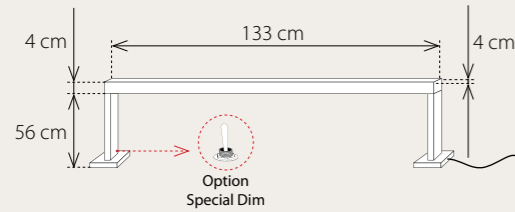

Eligne Table

NEW

Eligne Table 100 cm

13 Watt 578 Lumen 2200 K
13 Watt 637 Lumen 2700 K
Superior² double LED Strip 25 Watt 1215 Lumen
CRI : +90% 30 Watt LED driver (INCLUDED)

ELT002100 Bronze

ELT102100 Brushed Nickel

ELT202100 Chrome

ELPDIM001 Special dim option

Eligne Table 125 cm

16 Watt 730 Lumen 2200 K
16 Watt 805 Lumen 2700 K
Superior² double LED Strip 32 Watt 1534 Lumen
CRI : +90% 45 Watt LED driver (INCLUDED)

ELT002125 Bronze

ELT102125 Brushed Nickel

ELT202125 Chrome

ELPDIM001 Special dim option

Eligne Table 150 cm

20 Watt 902 Lumen 2200 K
20 Watt 994 Lumen 2700 K
Superior² double LED Strip 39 Watt 1896 Lumen
CRI : +90% 45 Watt LED driver (INCLUDED)

ELT002150 Bronze

ELT102150 Brushed Nickel

ELT202150 Chrome

ELPDIM001 Special dim option

Eligne Table 200 cm

27 Watt 1126 Lumen 2200 K
27 Watt 1351 Lumen 2700 K
Superior² double LED Strip 56 Watt 2577 Lumen
CRI : +90% 2 x30 Watt LED driver (INCLUDED)

ELT002200 Bronze

ELT102200 Brushed Nickel

ELT202200 Chrome

Special dim NOT possible

Eligne Connection Profile / Table

NEW

Eligne I Connection

ELP001CON Bronze

ELP101CON Brushed Nickel

ELP201CON Chrome

Eligne L Connection

ELP00LCON Bronze

ELP10LCON Brushed Nickel

ELP20LCON Chrome

Eligne T Connection

ELP00TCON Bronze

ELP10TCON Brushed Nickel

ELP20TCON Chrome

Eligne X Connection

ELP00XCON Bronze

ELP10XCON Brushed Nickel

ELP20XCON Chrome