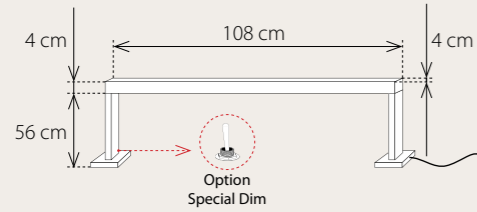

Eligne Table

NEW

Eligne Table 100 cm

13 Watt 578 Lumen 2200 K
13 Watt 637 Lumen 2700 K
Superior² double LED Strip 25 Watt 1215 Lumen
CRI : +90% 30 Watt LED driver (INCLUDED)

ELT002100 Bronze

ELT102100 Brushed Nickel

ELT202100 Chrome

ELPDIM001 Special dim option

Eligne Table 125 cm

16 Watt 730 Lumen 2200 K
16 Watt 805 Lumen 2700 K
Superior² double LED Strip 32 Watt 1534 Lumen
CRI : +90% 45 Watt LED driver (INCLUDED)

ELT002125 Bronze

ELT102125 Brushed Nickel

ELT202125 Chrome

ELPDIM001 Special dim option