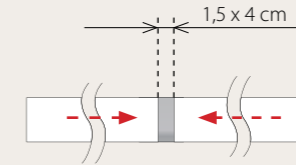

ELT002200 Bronze

ELT102200 Brushed Nickel

ELT202200 Chrome

Special dim NOT possible

Eligne Connection Profile / Table

NEW

Eligne I Connection

ELP001CON Bronze