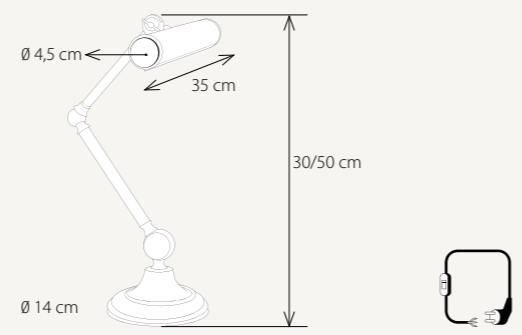

Rubens Table Lamp

230V
2 x E14 (NOT INCLUDED)
Max 25 Watt

E **AMB** 8/10 **Fct** 7

230V
2 x E14 LED
(NOT INCLUDED)

A **AMB** 7/10 **Fct** 7

- RUB001TT3 Bronze
- RUB101TT3 Brushed Nickel
- RUB201TT3 Chrome