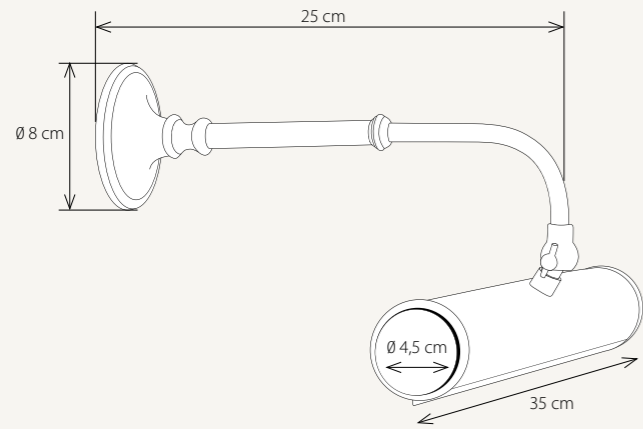

Rubens Wall on Fixed Arm

230V
2 x E14 (NOT INCLUDED)
Max 25 Watt

E **AMB** 8/10 **Fct** 7

230V
2 x E14 LED
(NOT INCLUDED)

A **AMB** 7/10 **Fct** 7

- RUB001R35 Bronze
- RUB101R35 Brushed Nickel
- RUB201R35 Chrome