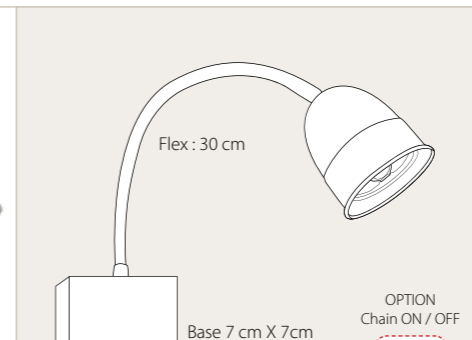

Lisible Poire Wall on Square Base

	12V 1 x AR70 (NOT INCLUDED) 20 Watt Max		AMB 7/10	Fct 7
Halogen 12V				
LPO001V70	Bronze			
LPO101V70	Brushed Nickel			
LPO201V70	Chrome