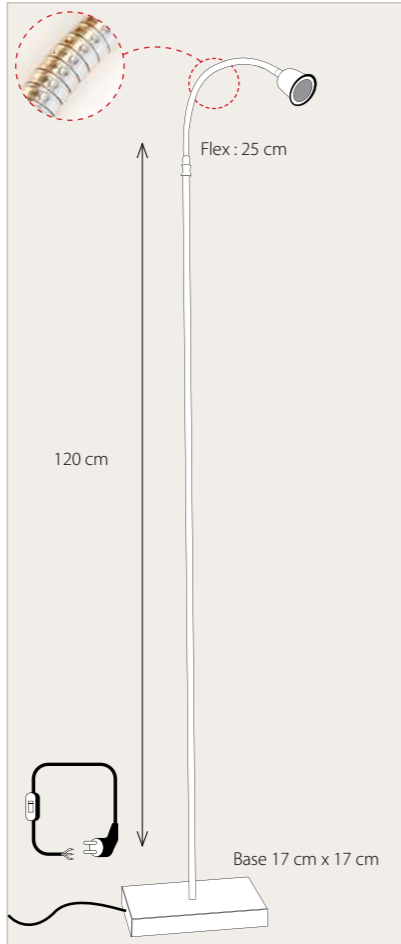

Lisible Floor