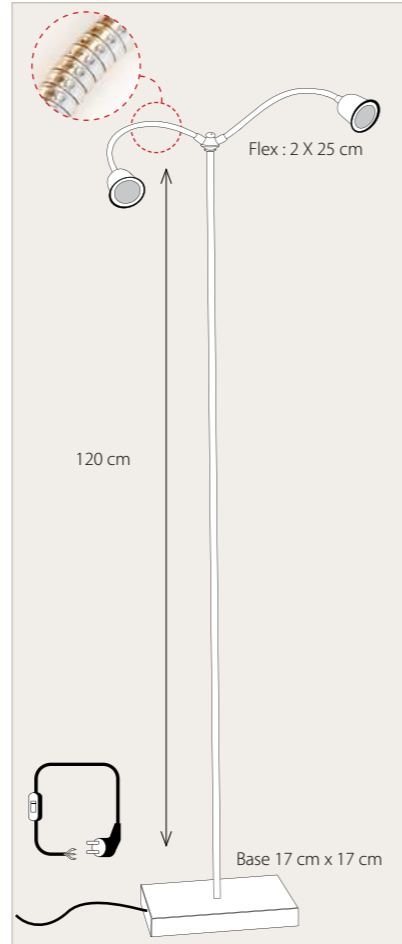

Lisible Floor