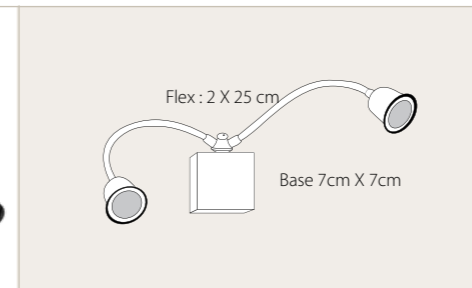

Lisible Fleure Twin Wall on Square Base

	12V 2x AR48 (NOT INCLUDED) 20 Watt Max		AMB 8/10	Fct 6	
	12V 2 x LED MR11 (NOT INCLUDED)		A++	AMB 3/10	Fct 6
LFT002V70	Bronze				
LFT102V70	Brushed Nickel				
LFT202V70	Chrome				
LFT0L2V70	LED Bronze				
LFT1L2V70	LED Brushed Nickel				
LFT2L2V70	LED Chrome