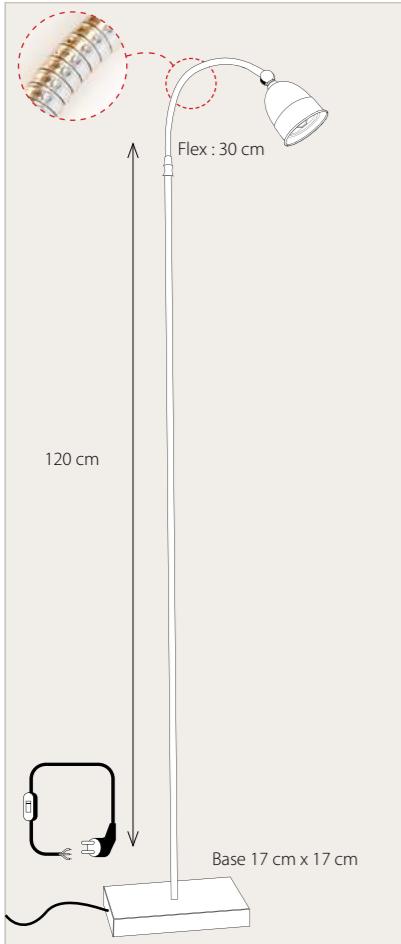

Lisible Floor