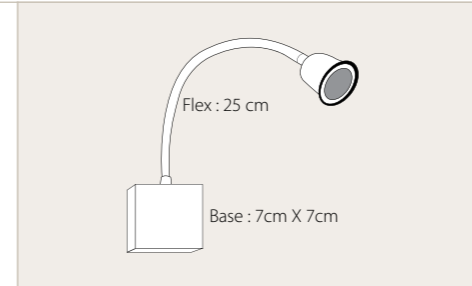

Lisible Fleure Wall on Square Base

	12V 1 x AR48 (NOT INCLUDED) 20 Watt Max		AMB 8/10	Fct 6	
	12V 1 x LED MR11 (NOT INCLUDED)		A++	AMB 3/10	Fct 6
LFL001V70	Bronze				
LFL101V70	Brushed Nickel				
LFL201V70	Chrome				
LFL0L1V70	LED Bronze				
LFL1L1V70	LED Brushed Nickel				
LFL2L1V70	LED Chrome