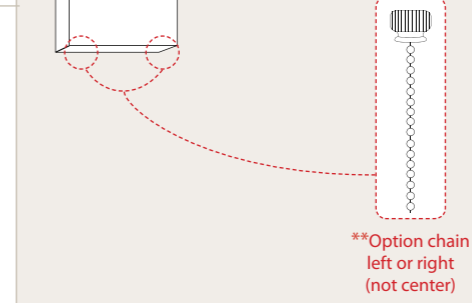

230V 1 x GU10 LED (NOT INCLUDED)		A+	AMB 4/10	Fct 8
LED 230V					
LPL001V70	Bronze				
LPL101V70	Brushed Nickel				
LPL201V70	Chrome				

**Option chain left or right (not center)

*For suitable lamps, see pages 433 to 445 ** Option On/Off chain see page 451