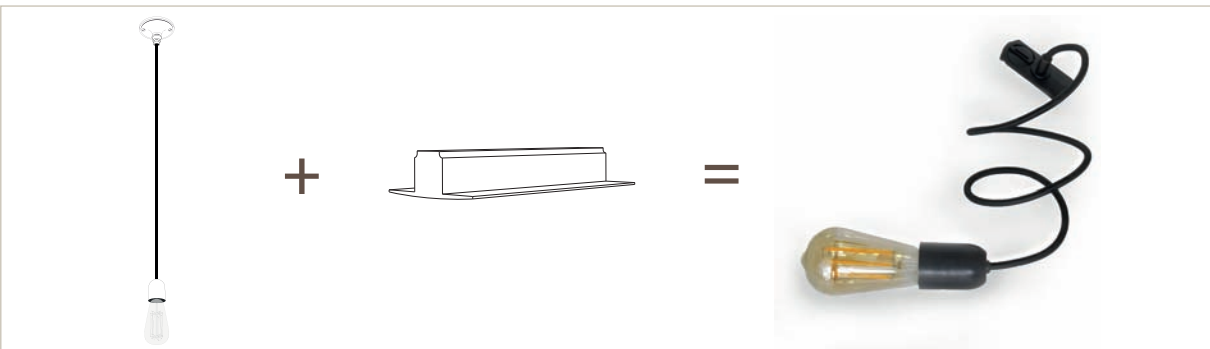

EXAMPLE

Filou Suspension on Track System

Filou Suspension Round Base 1L Cable (see page 248 catalogue 2016/2017)	+	Track Connector	
FIL001CF8		TOETRC800	
179,16€		20,18€	= 199,34€

More Suggestions

Example Suspension:

MoeMoe: page 222 catalogue 2016/2017: MOE001G83 + TOETRC800= 179,11€ + 20,18€

Micro: page 350 catalogue 2016/2017: MIC001G83 + TOETRC800= 289,14€ + 20,18€

Elébase: page 389 catalogue 2016/2017: ELB001200 + TOETRC800= 289,11€ + 20,18€

Elégance Petite: page 389 catalogue 2016/2017: ELE001201 + TOETRC800= 310,16€ + 20,18€

Vitrine : page 64 catalogue 2016/2017: VIT001625 + TOETRC800= 489,11€ + 20,18€

Gracieuze : page 422 catalogue 2016/2017: GRA001CS3 + TOETRC800= 875,16€ + 20,18€

For other combinations: ask for our possibilities first.