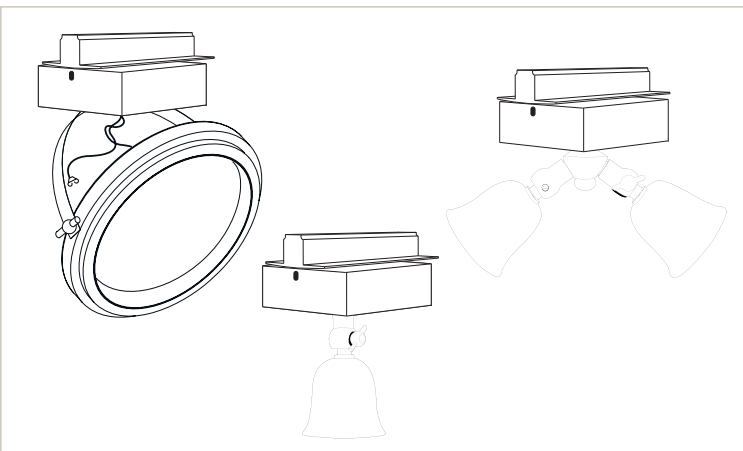

Track V70 12V

Centonze (Halogen or LED AR111)

CEN001TV7	Bronze	239,18 €
CEN101TV7	Brushed Nickel	249,18 €
CEN201TV7	Chrome	249,18 €

Fleure (Halogen AR48)

FLE001TV7	Bronze	179,18 €
FLE101TV7	Brushed Nickel	199,18 €
FLE201TV7	Chrome	199,18 €

Fleure Twin or Fleure Double FLE002V7 (Halogen AR48)

FLT002TV7	Bronze	249,18 €
FLT102TV7	Brushed Nickel	249,18 €
FLT202TV7	Chrome	279,18 €