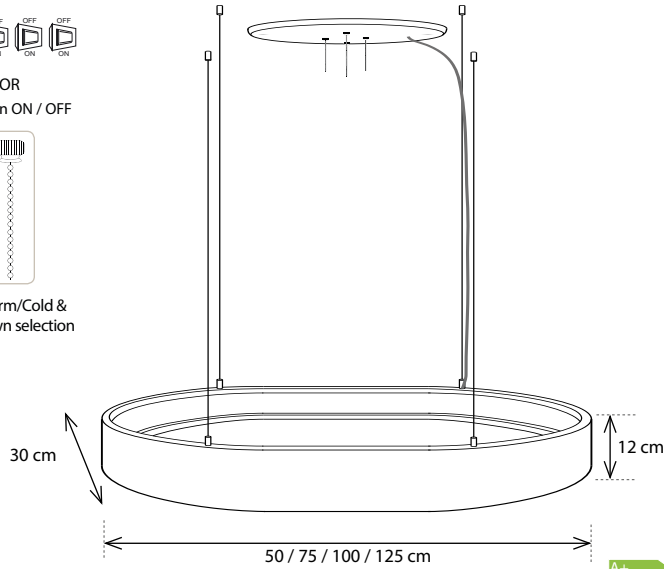

Eclips Suspension Oval 30-50 / 75 / 100 / 125 / 150cm

If possible provide
2 or 4 circuits

OR

4x Chain ON / OFF

For Warm/Cold &
Up/Down selection

A+

30 - 50cm 4X10W LED

ECS05I305 Bronze