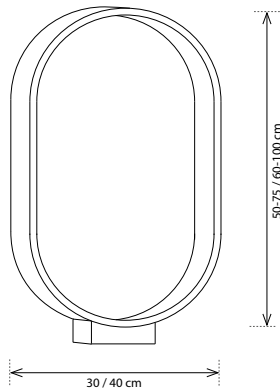

60CM 4x14W LED

ECW051R60 Bronze
ECW351R60 Polished Brass

80CM 4x18W LED

ECW051R80 Bronze
ECW351R80 Polished Brass

Eclips Wall / Ceiling / Floor Mounting Oval 30-50 / 30-75 / 40-60 / 40-100cm

A+

30-40cm 4x10W LED