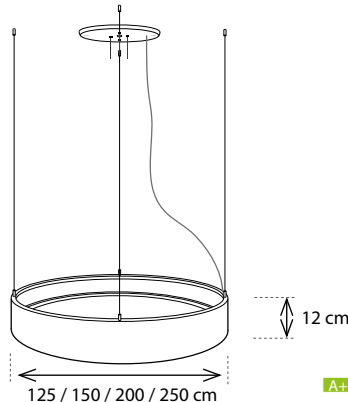

Eclips Suspension Round 125 / 150 / 200 / 250cm

If possible provide
2 or 4 circuits

OR

4x Chain ON / OFF

For Warm/Cold &
Up/Down selection

A+

125CM 4x29W LED**

ECS05IR12	Bronze
ECP35IR12	Polished Brass