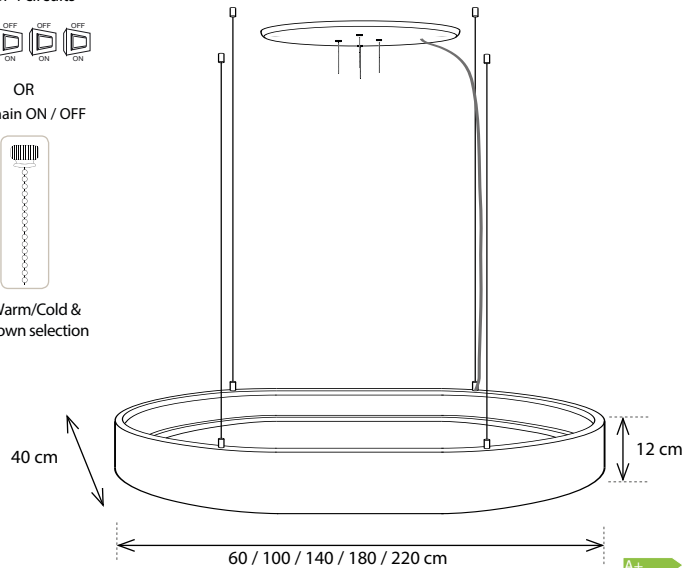

A+

40 - 60cm 4X12W LED

ECS05I406 Bronze

ECS35I406 Polished Brass

40 - 100cm 4X18W LED

ECS05I410 Bronze

ECS35I410 Polished Brass

40 - 140cm 4X25W LED

ECS05I414 Bronze

ECS35I414 Polished Brass

40 - 180cm 4X30W LED

ECS05I418 Bronze

ECS35I418 Polished Brass

40 - 220cm 4X36W LED

ECS05I422 Bronze

ECS35I422 Polished Brass