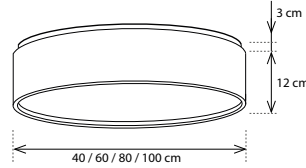

Eclips Plafonnier Round 40 / 60 / 80 / 100cm

A+

40CM 18W LED

ECPO5IR04	Bronze
ECP35IR04	Polished Brass

60CM 28W LED

ECPO5IR06	Bronze
ECP35IR06	Polished Brass

80CM 37W LED

ECPO5IR08	Bronze
ECP35IR06	Polished Brass

100CM 47W LED

ECPO5IR10	Bronze
ECP35IR10	Polished Brass