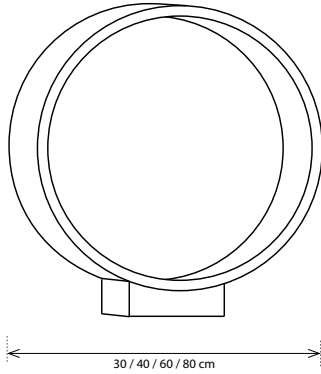

Eclips Wall / Ceiling / Floor Mounting Round 30 / 40 / 60 / 80cm

A+

30CM 4x7W LED

ECW051R30 Bronze
ECW351R30 Polished Brass

40CM 4x9W LED

ECW051R40 Bronze
ECW351R40 Polished Brass

60CM 4x14W LED

ECW051R60 Bronze
ECW351R60 Polished Brass

80CM 4x18W LED

ECW051R80 Bronze
ECW351R80 Polished Brass