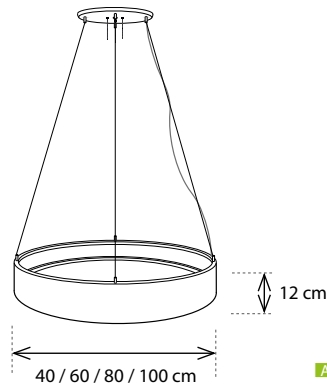

100CM 47W LED

ECPO5IR10	Bronze
ECP35IR10	Polished Brass

Eclips Suspension Round 40 / 60 / 80 / 100cm

If possible provide
2 or 4 circuits

OR

4x Chain ON / OFF

For Warm/Cold &
Up/Down selection

A+