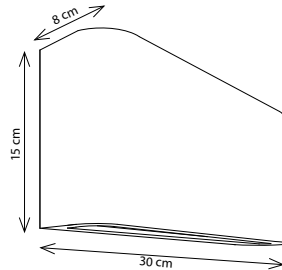

A+

Normal

ECW0C1002 Bronze
ECW3C1002 Polished Brass